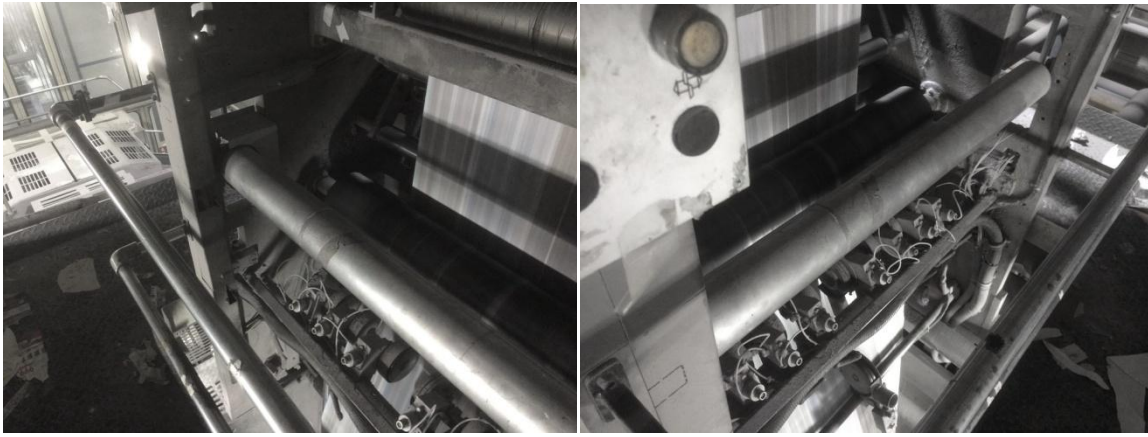

WUP Web Up Roller

Productdescription

The average gives the world its existence,
the extraordinary their value.
(Oscar Wilde)

WUP Web Up Roller

Practical paper feed device in the folder structure

Pulling the paper web through the folder structure takes time and personnel. Most of the time, the entire machine crew is required.

With the WUP Web Up Roller, you reduce both the time previously required and the personnel expenditure. These savings are considerable, particularly in productions with several ribbons, since the ribbons can now be pulled in by only two employees. The rest of the machine crew is at the time available for other activities.